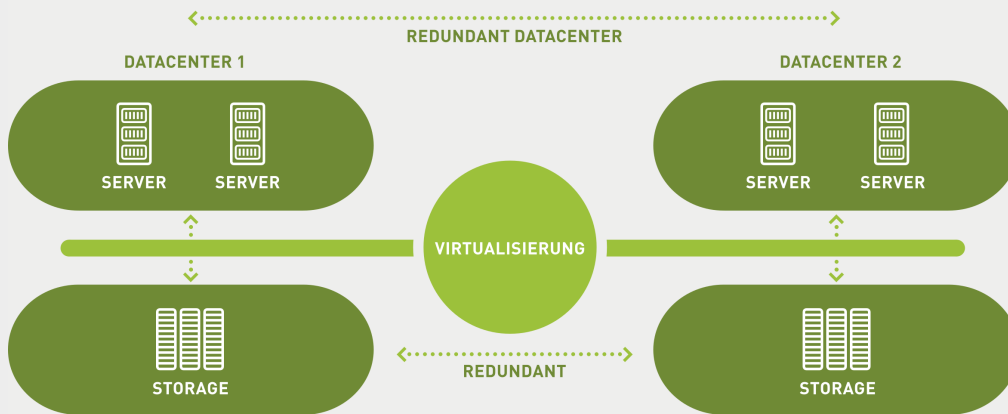

SERVICES & STORAGE

HUGE INCREASES IN DATA VOLUMES WITHOUT A MASSIVE RISE IN COSTS

The more technology progresses, the greater the flood of data from digital information that your company must store and manage. Efficient IT infrastructures must therefore not only be highly available but also flexible and scalable to react to changing demands.

A REDUNDANT SERVER AND STORAGE ARCHITECTURE

The infrastructure architects at MTF offer tailored server and storage concepts, whatever your needs, no matter how big your data center may be. We're there for you with modern approaches that cut costs sustainably while at the same time significantly simplifying and standardizing operation.

- Strategic data center consultancy based on the latest technologies
- Software defined data center (SDDC) design and implementation
- The consolidation of servers, storage, networks and security